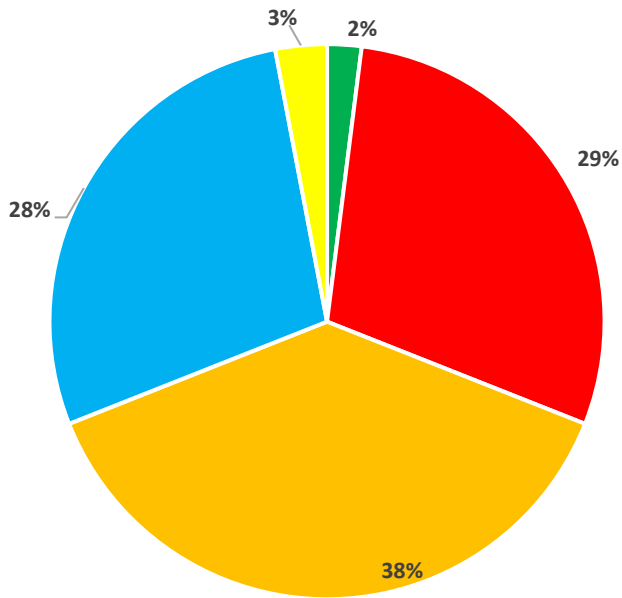

Exploring Pie Charts

Name Date __.

- 1) Look at this pie chart. How is it organised? What does it tell you about energy?
- 2) What renewable energy sources can you think of?

UK fuel source of electricity generation, 2007

- Renewables
- Coal
- Natural gas
- Nuclear
- Other

- 3) Now estimate the percentage for each segment, fill in the empty boxes below.

UK fuel source of electricity generation, 2017

- Renewables
- Coal
- Natural gas
- Nuclear
- Other