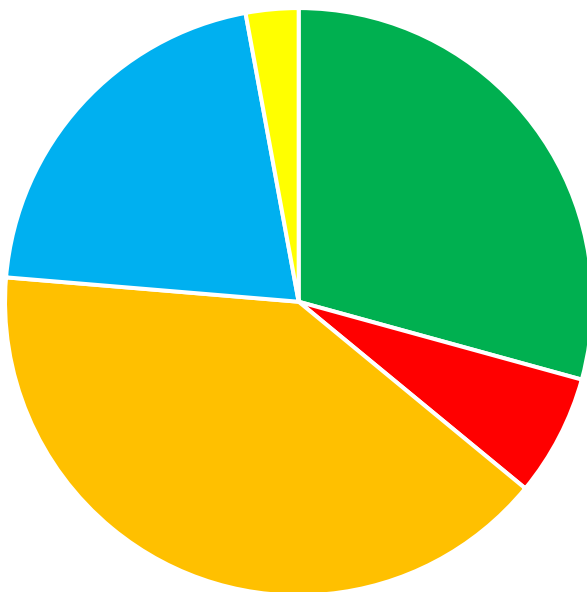

Exploring Pie Charts

Name Date __.

- 1) Look at this pie chart. How is it organised? What does it tell you about energy?
- 2) What renewable energy sources can you think of?

UK fuel source of electricity generation, 2007

- Renewables
- Coal
- Natural gas
- Nuclear
- Other

- 3) Now estimate the percentage for each segment, fill in the empty boxes below.

UK fuel source of electricity generation, 2017

- Renewables
- Coal
- Natural gas
- Nuclear
- Other